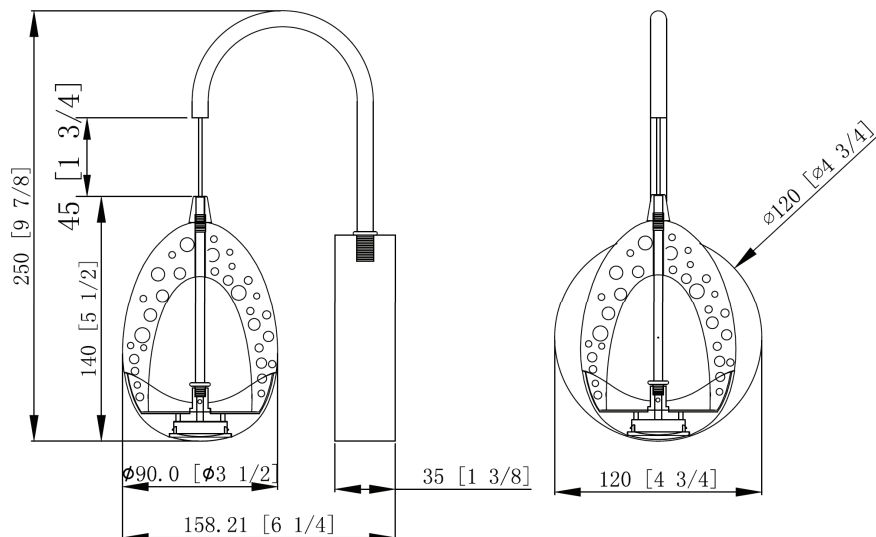

Product Description

Artisan Collection/ VENEZIA Series.

Venezia VAW1201CH Integrated LED Wall Sconce

Lighting Fixture with Clear Glass Globe Shade,

Polished Chrome and Gold finishes. Glass oval

shaped shade with Integrated LED and bubbles effect.

Specifications

- Lumens: **288.4**
- Watts: **6.14 W**
- Voltage: **120 V**
- CRI: **90**
- CCT: **3000K**
- Dry Location: **IP20**
- Diffuser: **PC**
- Material: **Aluminum, Glass**
- Finish: **Chrome & Gold**
- Lifetime: **50,000 Hours**
- Transformer: **Not Required**
- ETL: **Listed**
- Warranty: **5-Year Limited**

Dimensions

- Fixture: **L: 4.75" x D: 6.25" x H: 9.75"**
Measurements rounded to the nearest 1/4"

Lighting

- Color Temperature: **3000K**

Available Finishes

Notes

*Any custom modifications are subject to minimum order quantity. (M.O.Q.)